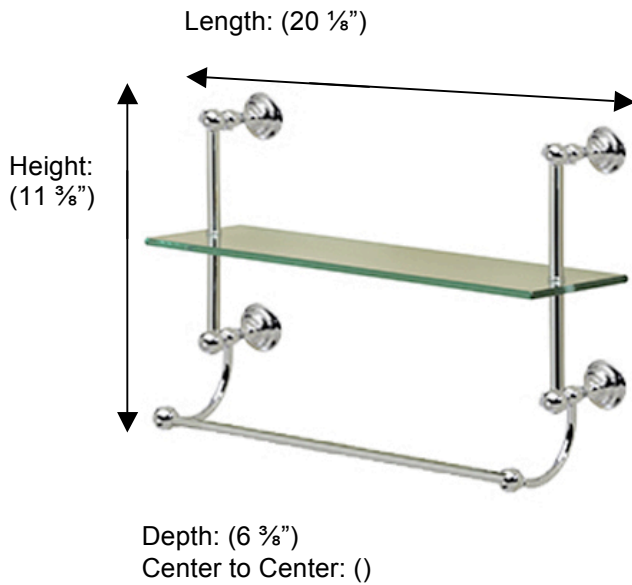

# KINGSTON

## 66307 Single Tier Shelf with Towel Bar

**Description:**

Single tier shelf with towel bar

**Finishes:**

-  CR – Chrome
-  PV – Polished Brass
-  UB – Unlacquered Brass
-  NI – Polished Nickel
-  ES – Satin Nickel
-  GD – Gold

**Material:**

Brass  
Clear glass

**Backplate Diameter:** (1 3/4")

**Method of Fixing:**

Direct to wall

**Country of Origin:**

Portugal

All Dimensions are approximate